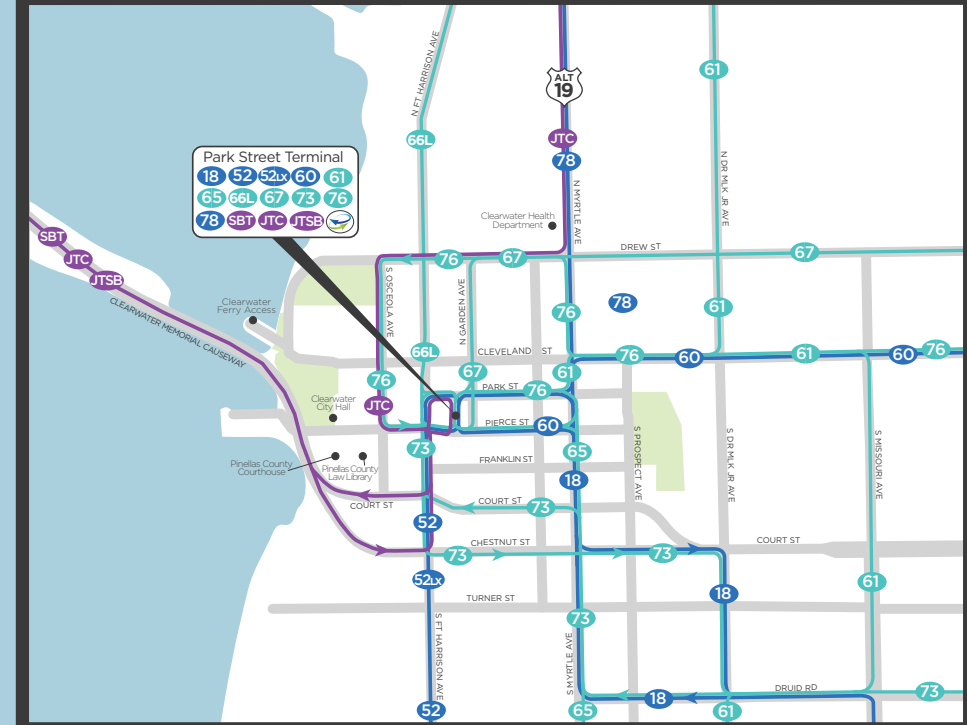

SYSTEM MAP

CONNECT WITH PSTA

PSTA.NET
INFOLINE 727.540.1900

Mapa del sistema de autobuses

All PSTA buses and trolleys are wheelchair accessible.
Todos los autobuses y las tranvías de PSTA son accesibles a personas en sillas de ruedas.

Full routes and schedules:

psta.net

Plan your trip here:

psta.net/transitapp

Pay your fare here:

flamingofares.com

Legend

- SunRunner
- SunRunner Station
- Trolley Service
- Frequent
- Local
- Express
- Landmark
- Direct Connect Location
- Intermittent Service
- Connecting County Transit

Downtown Clearwater

Downtown St Petersburg & Grand Central Station